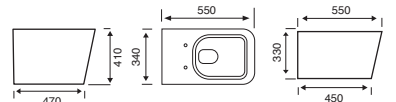

BTW WC SQUARE

WALL HUNG WC SQUARE