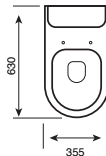

C/C WC - ROUND