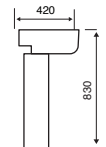

BASIN SQUARE