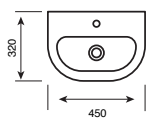

Eclipse

450MM BASIN