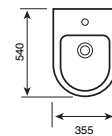

BIDET - ROUND