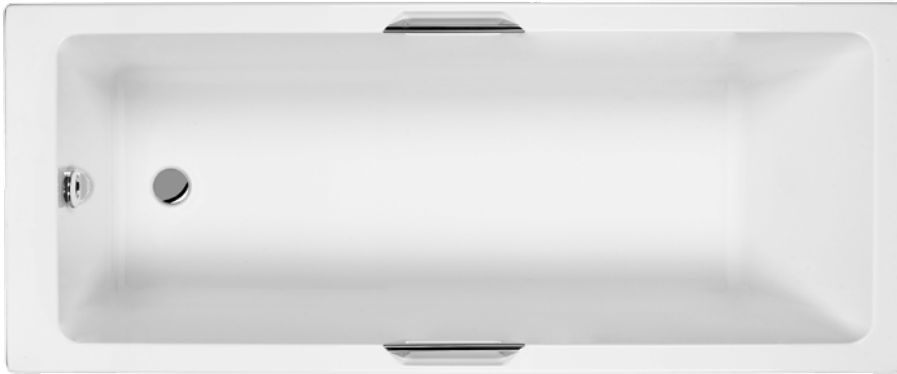

25 Year Guarantee

Encapsulated Baseboard

Made in UK

ARK

FOR TECHNICAL INFORMATION SEE PAGE 228

OPTIONAL BLACK GRIPS
LUXE INTEGRATED GRIPS BLACK (PAIR)
LUXGRIPBK £75.00

CHROME INTEGRATED GRIPS SUPPLIED AS STANDARD