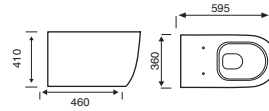

BTW WC ROUND