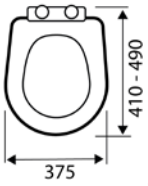

SEATS

Soft Close Seat

One Button Quick Release

Top Fixing

Uni One
UNIVERSAL STANDARD TOILET SEAT

• Made from polypropylene

SEA001UN £30.00