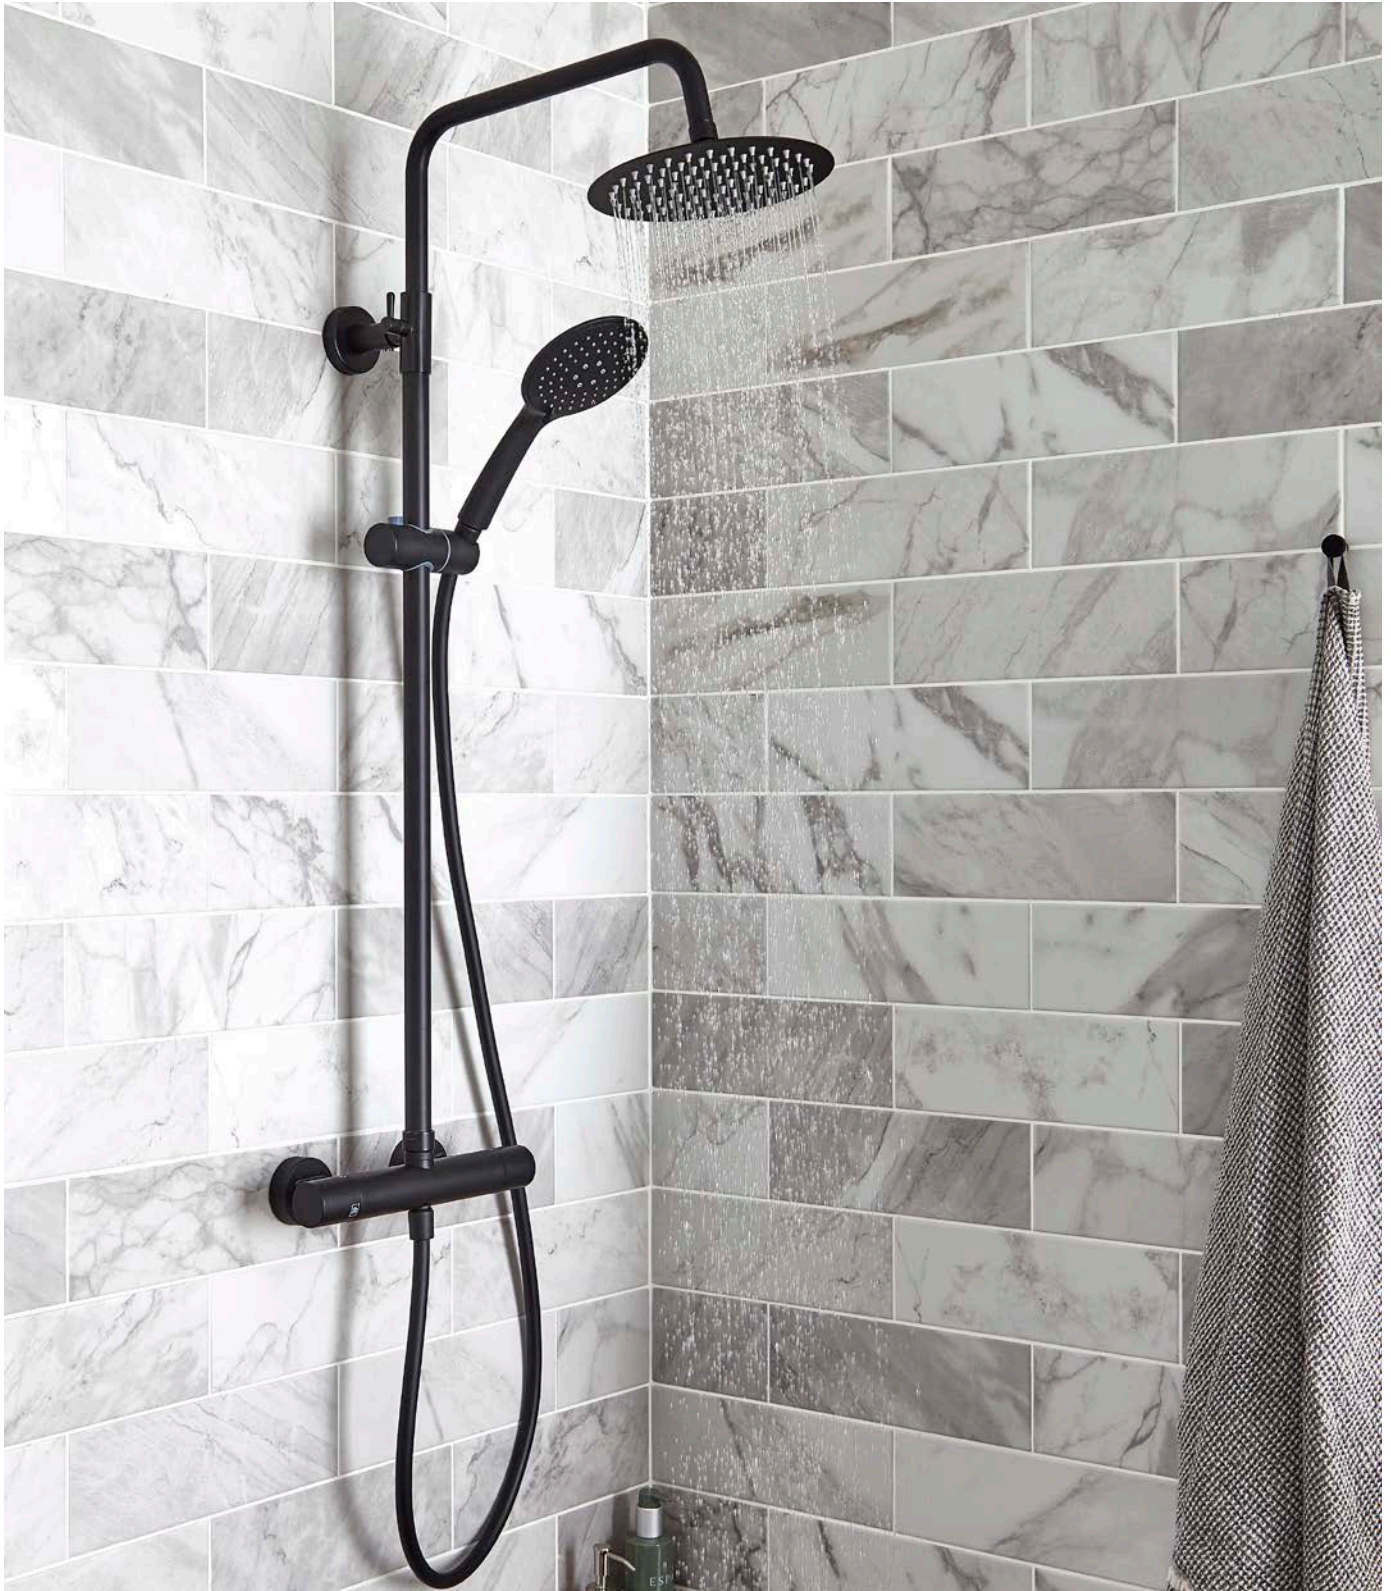

SHOWERING

OTTONE

FOR MATCHING TAPS SEE PAGE 169

NERO ROUND

5 Year Guarantee

Option 1

ROUND THERMOSTATIC BAR SHOWER WITH OVERHEAD
DRENCHER AND SLIDING HANDSET
SHO052NR

£250.00