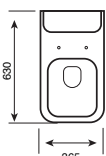

550MM SEMI-RECESSED BASIN

C/C OPEN BACK WC - SQUARE

BTW WC - SQUARE

BIDET - SQUARE

Project

Style

Bijoux

Additional Sanitaryware