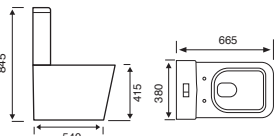

CLOSE TO WALL WC SQUARE