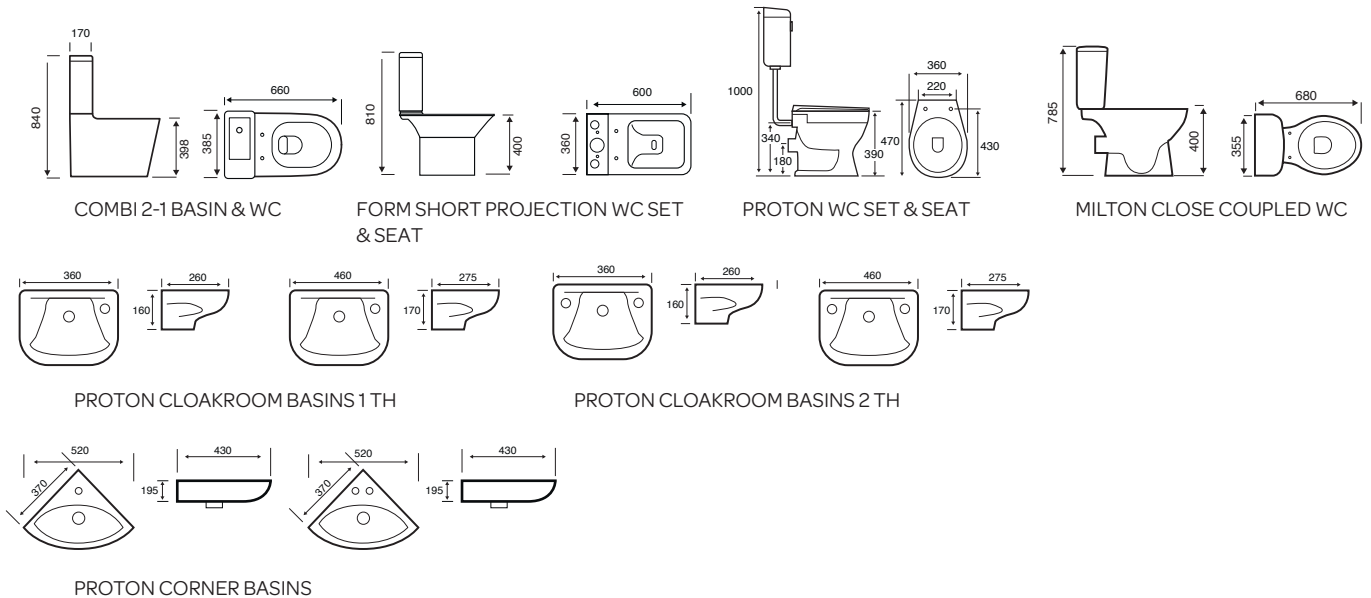

550MM SEMI-RECESSED BASIN

C/C OPEN BACK WC - SQUARE

BTW WC - SQUARE

BIDET - SQUARE

Project

Style

Bijoux

Additional Sanitaryware