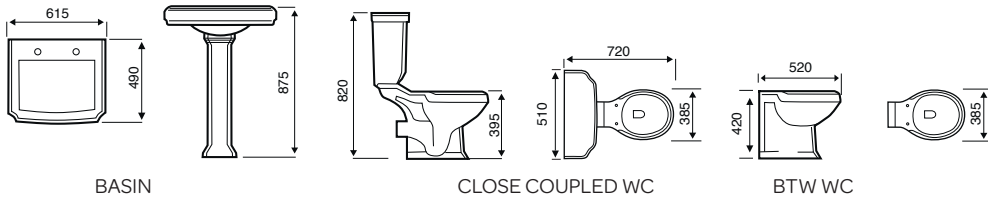

Astley

BASIN

CLOSE COUPLED WC

BTW WC

Options 600