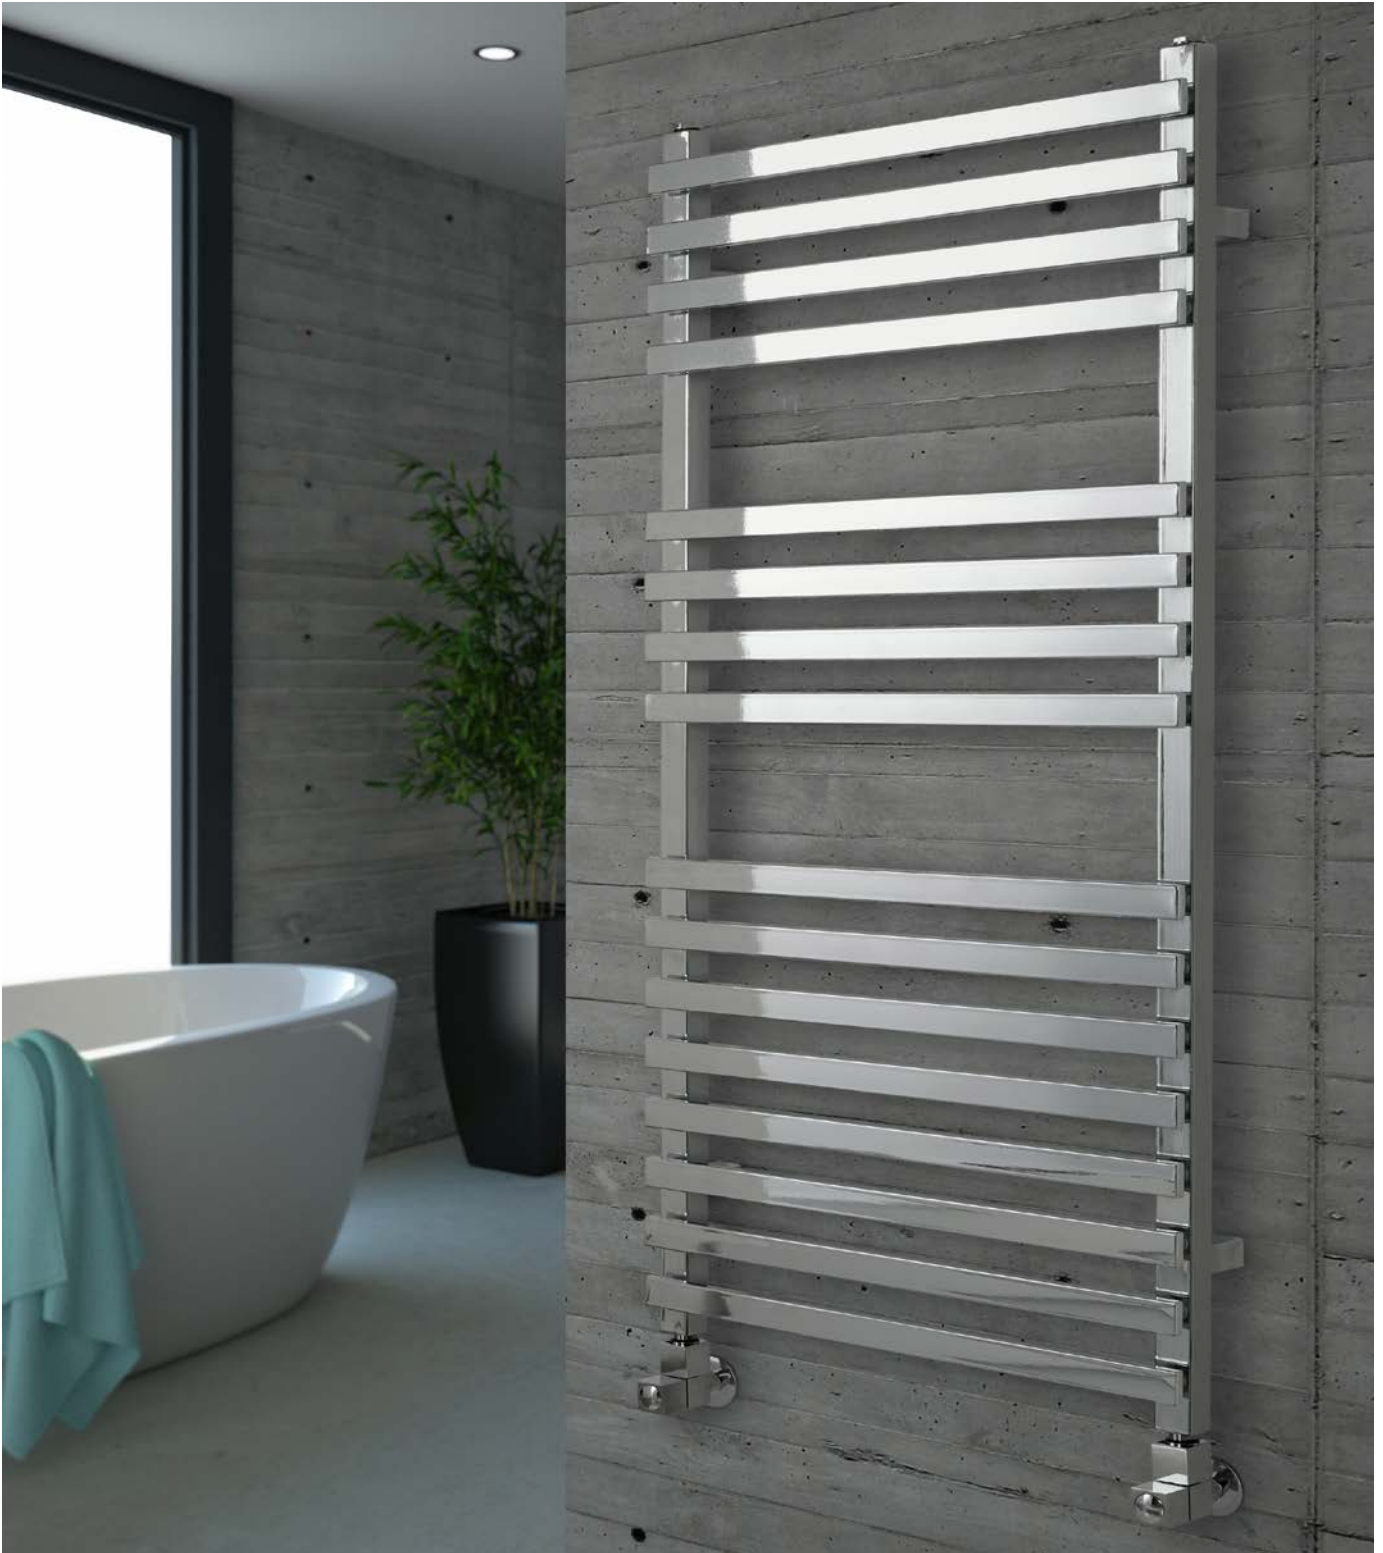

Chrome
Plated

5 Year
Guarantee

MODE

Mode Designer Rail

CHROME

Product Code	Width (mm)	Height (mm)	Output $\Delta t60^{\circ}\text{C}$	Price
MOD500-800C	500	800	900 BTU	£339.00
MOD500-1200C	500	1200	1400 BTU	£439.00