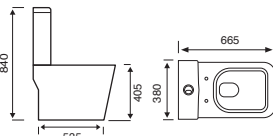

C/C RIMLESS WC SQUARE