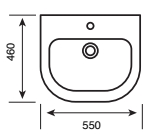

550MM SEMI-RECESSED BASIN

C/C OPEN BACK WC - SQUARE

BTW WC - SQUARE

BIDET - SQUARE

Project

Style

Bijoux

Additional Sanitaryware