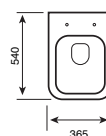

550MM SEMI-RECESSED BASIN

C/C OPEN BACK WC - SQUARE

BTW WC - SQUARE

BIDET - SQUARE

Project

Style

Bijoux

Additional Sanitaryware