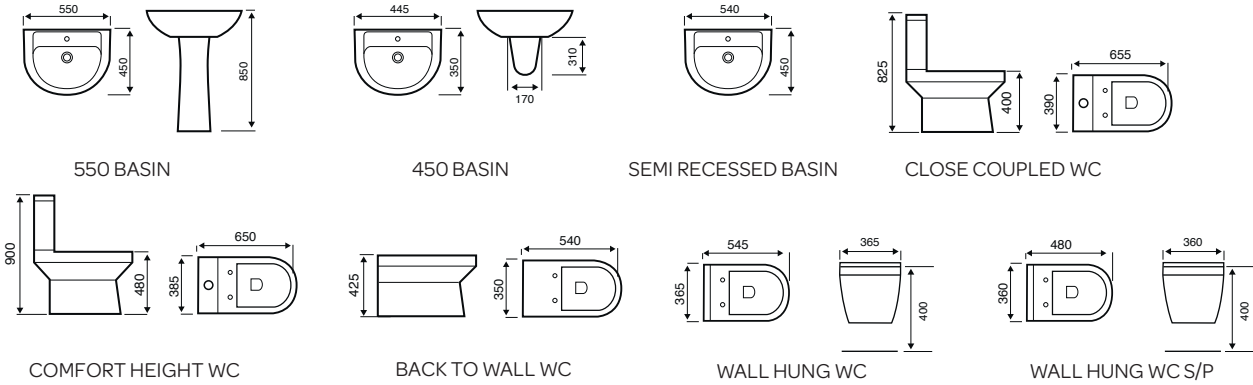

550MM SEMI-RECESSED BASIN

C/C OPEN BACK WC - SQUARE

BTW WC - SQUARE

BIDET - SQUARE

Project

Style

Bijoux

Additional Sanitaryware