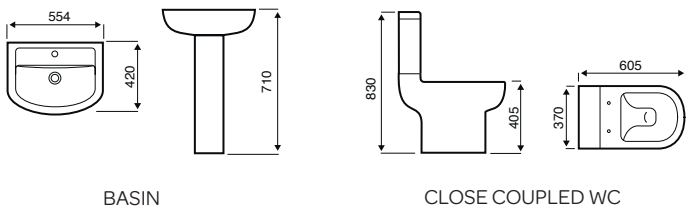

BASIN

CLOSE COUPLED WC