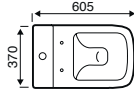

CLOSE COUPLED WC