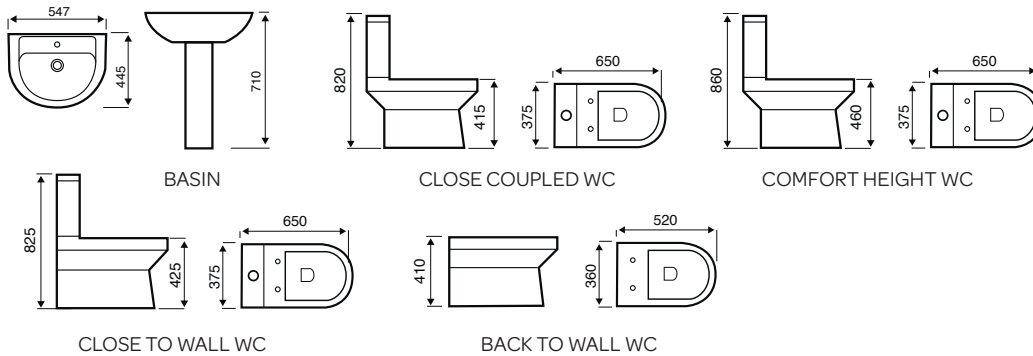

550MM SEMI-RECESSED BASIN

C/C OPEN BACK WC - SQUARE

BTW WC - SQUARE

BIDET - SQUARE

Project

Style

Bijoux

Additional Sanitaryware