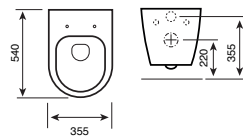

WALL HUNG WC - ROUND