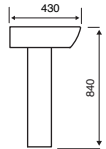

BASIN ROUND