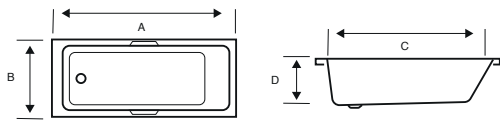

Luxe

Size (mm)	A	B	C	D
1500x700	1492	692	1332	410
1600x700	1592	692	1432	410
1650x700	1650	692	1482	410
1700x700	1692	692	1524	410
1700x750	1692	740	1524	430
1800x800	1792	792	1618	440