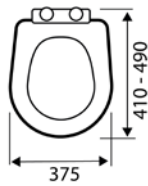

FORM SHORT PROJECTION WC SET INCLUDING SOFT CLOSE SEAT
POT171FOR £280.00

SEATS

 Soft Close Seat

 One Button Quick Release

 Top Fixing

Uni One
UNIVERSAL STANDARD TOILET SEAT

• Made from polypropylene

SEA001UN £30.00