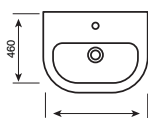

550MM BASIN