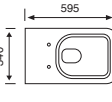

BTW WC SQUARE