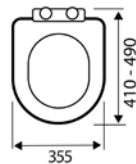

Uni Two
UNIVERSAL PREMIUM TOILET SEAT

• Made from duroplastic

SEA002UN £39.00

Standard D
WRAPOVER STANDARD D SHAPED SEAT

• Made from polypropylene

SEA101D £54.00

Slim D
SLIM WRAPOVER PREMIUM D SHAPED

• Made from duroplastic