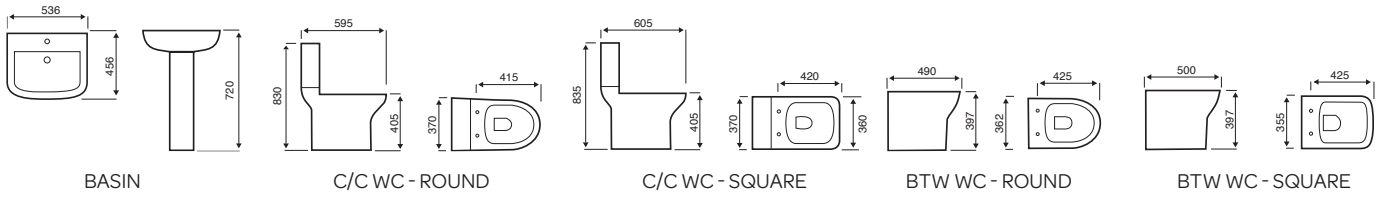

550MM SEMI-RECESSED BASIN

C/C OPEN BACK WC - SQUARE

BTW WC - SQUARE

BIDET - SQUARE

Project

Style

Bijoux

Additional Sanitaryware