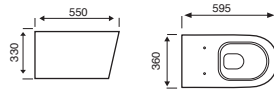

WALL HUNG WC ROUND