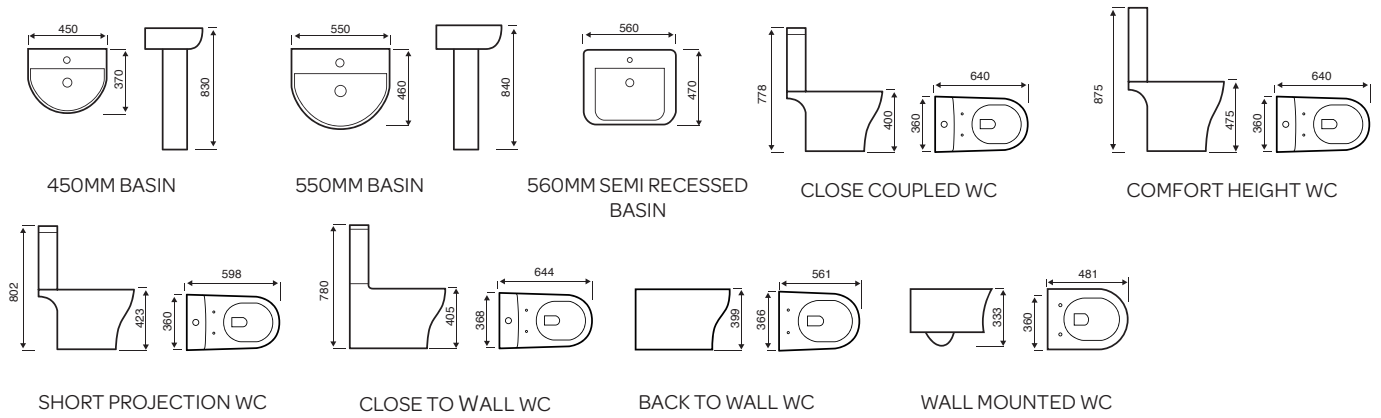

COMFORT HEIGHT WC

BACK TO WALL WC

Kameo

450MM BASIN

550MM BASIN

560MM SEMI RECESSED BASIN

CLOSE COUPLED WC

COMFORT HEIGHT WC