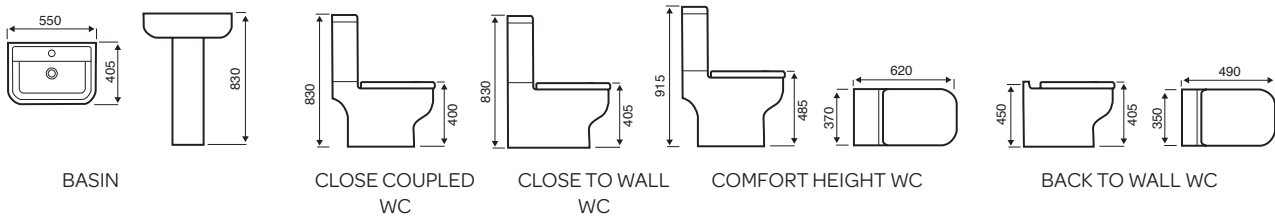

CLOSE COUPLED WC

CLOSE TO WALL WC

COMFORT HEIGHT WC

BACK TO WALL WC

BASIN