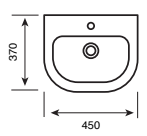

450MM SEMI-RECESSED BASIN