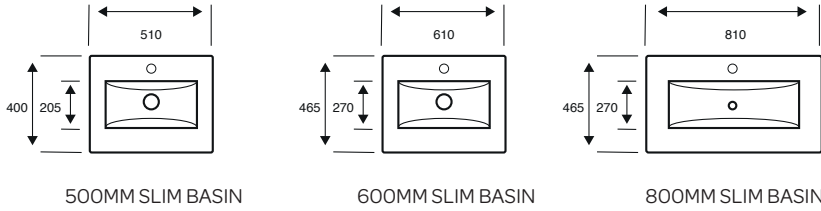

Kore

Purity

Countertop Basins

Arc

NOTE: WE RESERVES THE RIGHT TO MAKE CHANGES IN PRODUCTS AND TECHNICAL DETAILS WITHOUT PRIOR NOTICE. FOR EXACT MEASUREMENTS, IN PARTICULAR FOR CUSTOMIZED INSTALLATION SCENARIOS, IT CAN ONLY BE TAKEN FROM THE FINISHED CERAMIC PRODUCT.