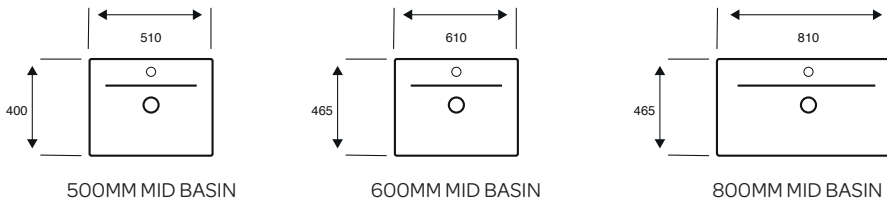

Kore

Purity

Countertop Basins

Arc

NOTE: WE RESERVES THE RIGHT TO MAKE CHANGES IN PRODUCTS AND TECHNICAL DETAILS WITHOUT PRIOR NOTICE. FOR EXACT MEASUREMENTS, IN PARTICULAR FOR CUSTOMIZED INSTALLATION SCENARIOS, IT CAN ONLY BE TAKEN FROM THE FINISHED CERAMIC PRODUCT.