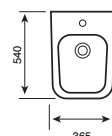

550MM SEMI-RECESSED BASIN

C/C OPEN BACK WC - SQUARE

BTW WC - SQUARE

BIDET - SQUARE

Project

Style

Bijoux

Additional Sanitaryware